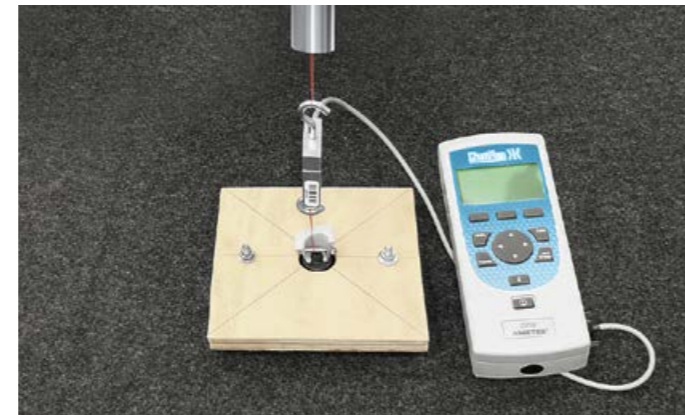

QUALITY THAT HOLDS AND LASTS

Did you know that the textile floor mats from ŠKODA Genuine Accessories also undergo the so-called 'heel test'? This test simulates the action of the driver's foot on the accelerator, sinking the heel 5 mm into the floor mat in both dry and wet conditions at an angle of 45°.

The floor mats also undergo an additional load test in the form of a long driving test, and further focus is placed on the brackets fixing the front floor mats to the car upholstery. The tests are designed to verify the proper clip strength needed to enable comfortable handling by the driver, while keeping the floor mat in place despite the occasional application of force during the drive.

Testing of fixing element strength

CHILD SEATS SAFETY TESTING

Do you want to ensure the maximum safety of your children in the car? The child seats from ŠKODA Genuine Accessories with mounting options for transporting against the direction of travel, comfort and variability, represent the best solution for transporting the smallest passengers.

Practical and variable

The intelligent design of these child seats allows the child to not only be seated in the back, but also on the front passenger's seat where you can see them. The child seats feature variability and numerous setting options to adapt them to the changing size of your children.

Perfectly verified

All child seats from ŠKODA Genuine Accessories comply with European safety regulations (EHK 44.04) and have passed a number of other tests. The high quality and safety of these child seats is demonstrated by their excellent results in the Euro NCAP impact test, together with successful non-combustibility testing, harmful substance ratings and cover quality.