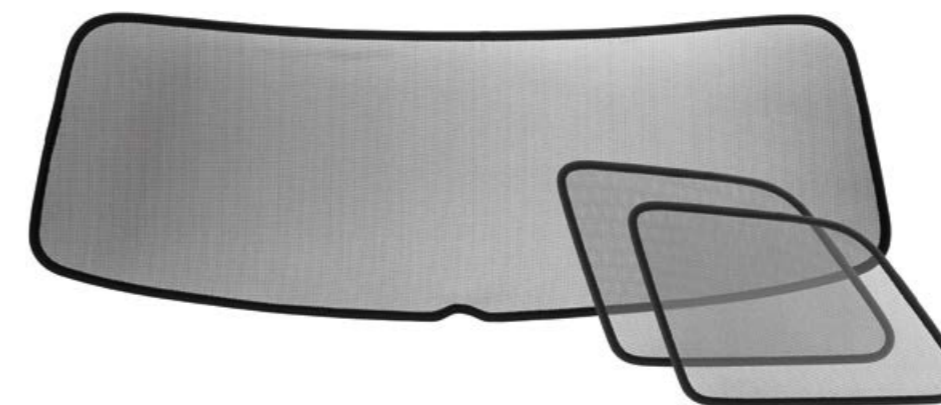

Sun shade - tailgate and boot side windows
565 064 361A