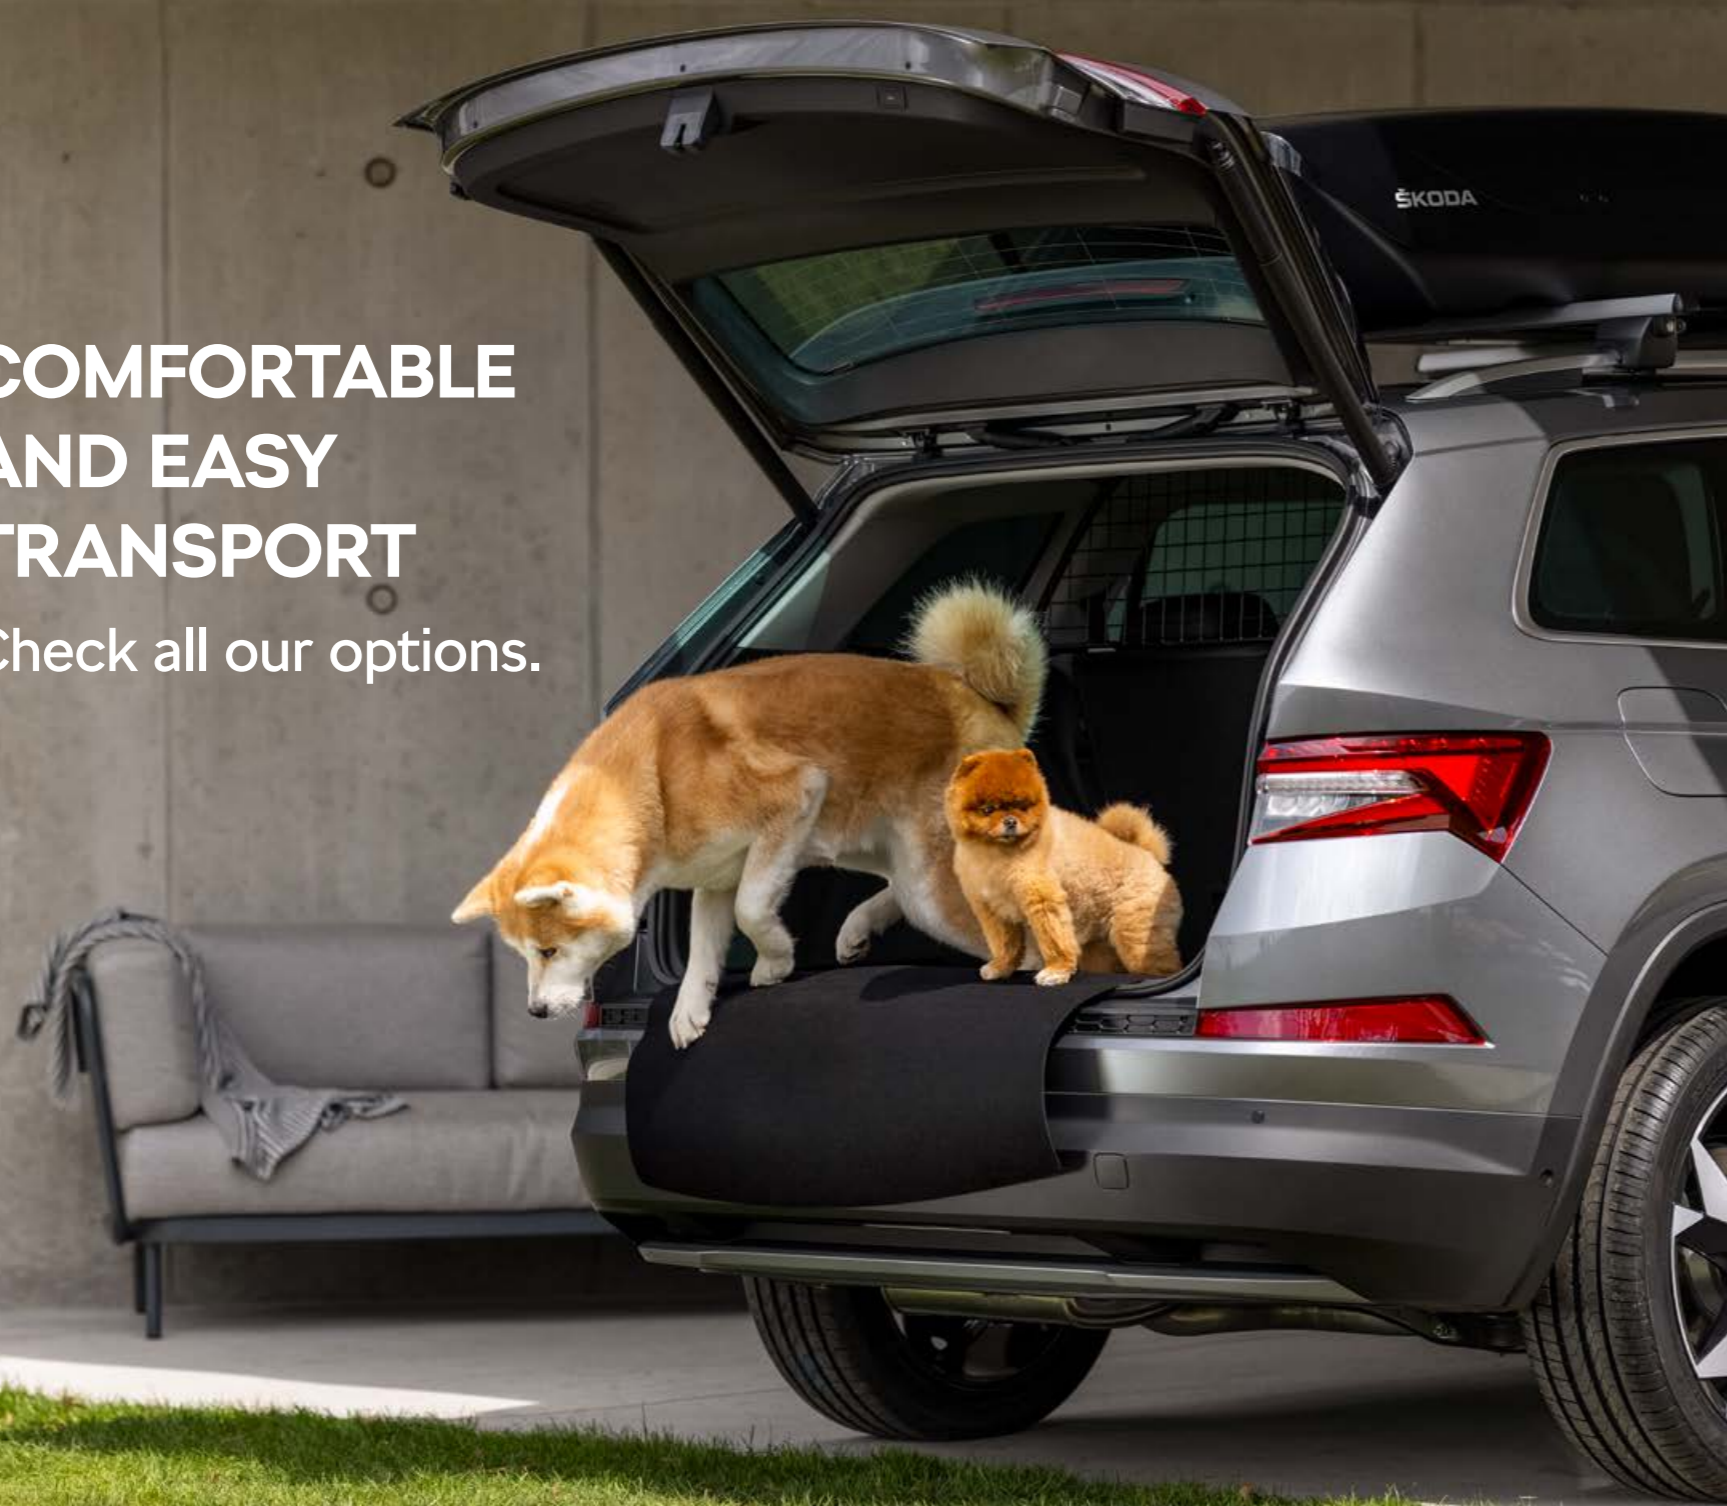

# COMFORTABLE AND EASY TRANSPORT

Check all our options.

**Boot dish with raised edges**  
565 061 162A | for 7 seated, 15 cm edge  
565 061 162B | for 5 seated, 20 cm edge

**Boot dish**  
565 061 162

**Aluminium partition for boot dish**  
565 017 254