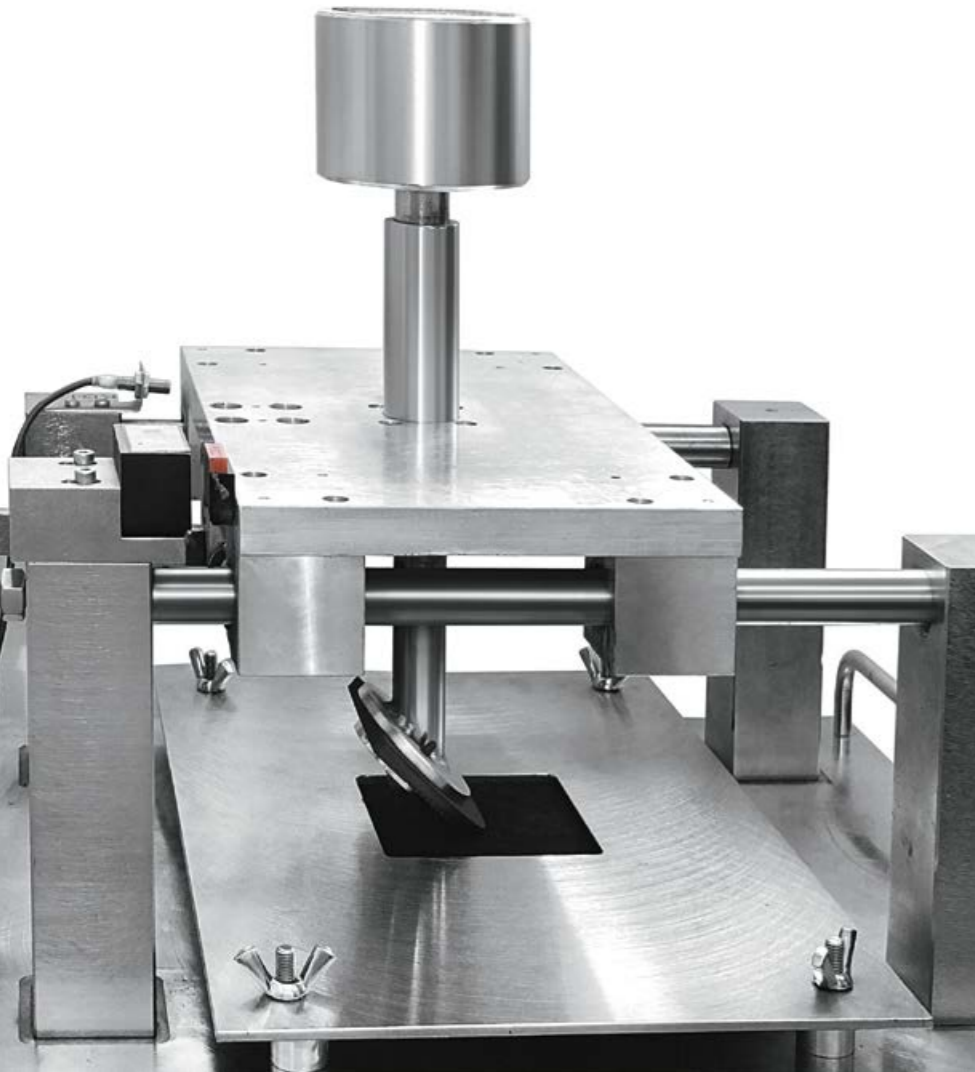

QUALITY THAT HOLDS AND LASTS

Did you know that the textile floor mats from ŠKODA Genuine Accessories also undergo the so-called 'heel test'? This test simulates the action of the driver's foot on the accelerator, sinking the heel 5 mm into the floor mat in both dry and wet conditions at an angle of 45°.

The floor mats also undergo an additional load test in the form of a long driving test, and further focus is placed on the brackets fixing the front floor mats to the car upholstery. The tests are designed to verify the proper clip strength needed to enable comfortable handling by the driver, while keeping the floor mat in place despite the occasional application of force during the drive.

Testing of fixing element strength

CHILD SEATS SAFETY TESTING

Do you want to ensure the maximum safety of your children in the car? The child seats from ŠKODA Genuine Accessories with mounting options for transporting against the direction of travel, comfort and variability, represent the best solution for transporting the smallest passengers.

Practical and variable

The intelligent design of these child seats allows the child to not only be seated in the back, but also on the front passenger's seat where you can see them. The child seats feature variability and numerous setting options to adapt them to the changing size of your children.

Perfectly verified

All child seats from ŠKODA Genuine Accessories comply with European safety regulations (EHK 44.04) and have passed a number of other tests. The high quality and safety of these child seats is demonstrated by their excellent results in the Euro NCAP impact test, together with successful non-combustibility testing, harmful substance ratings and cover quality.